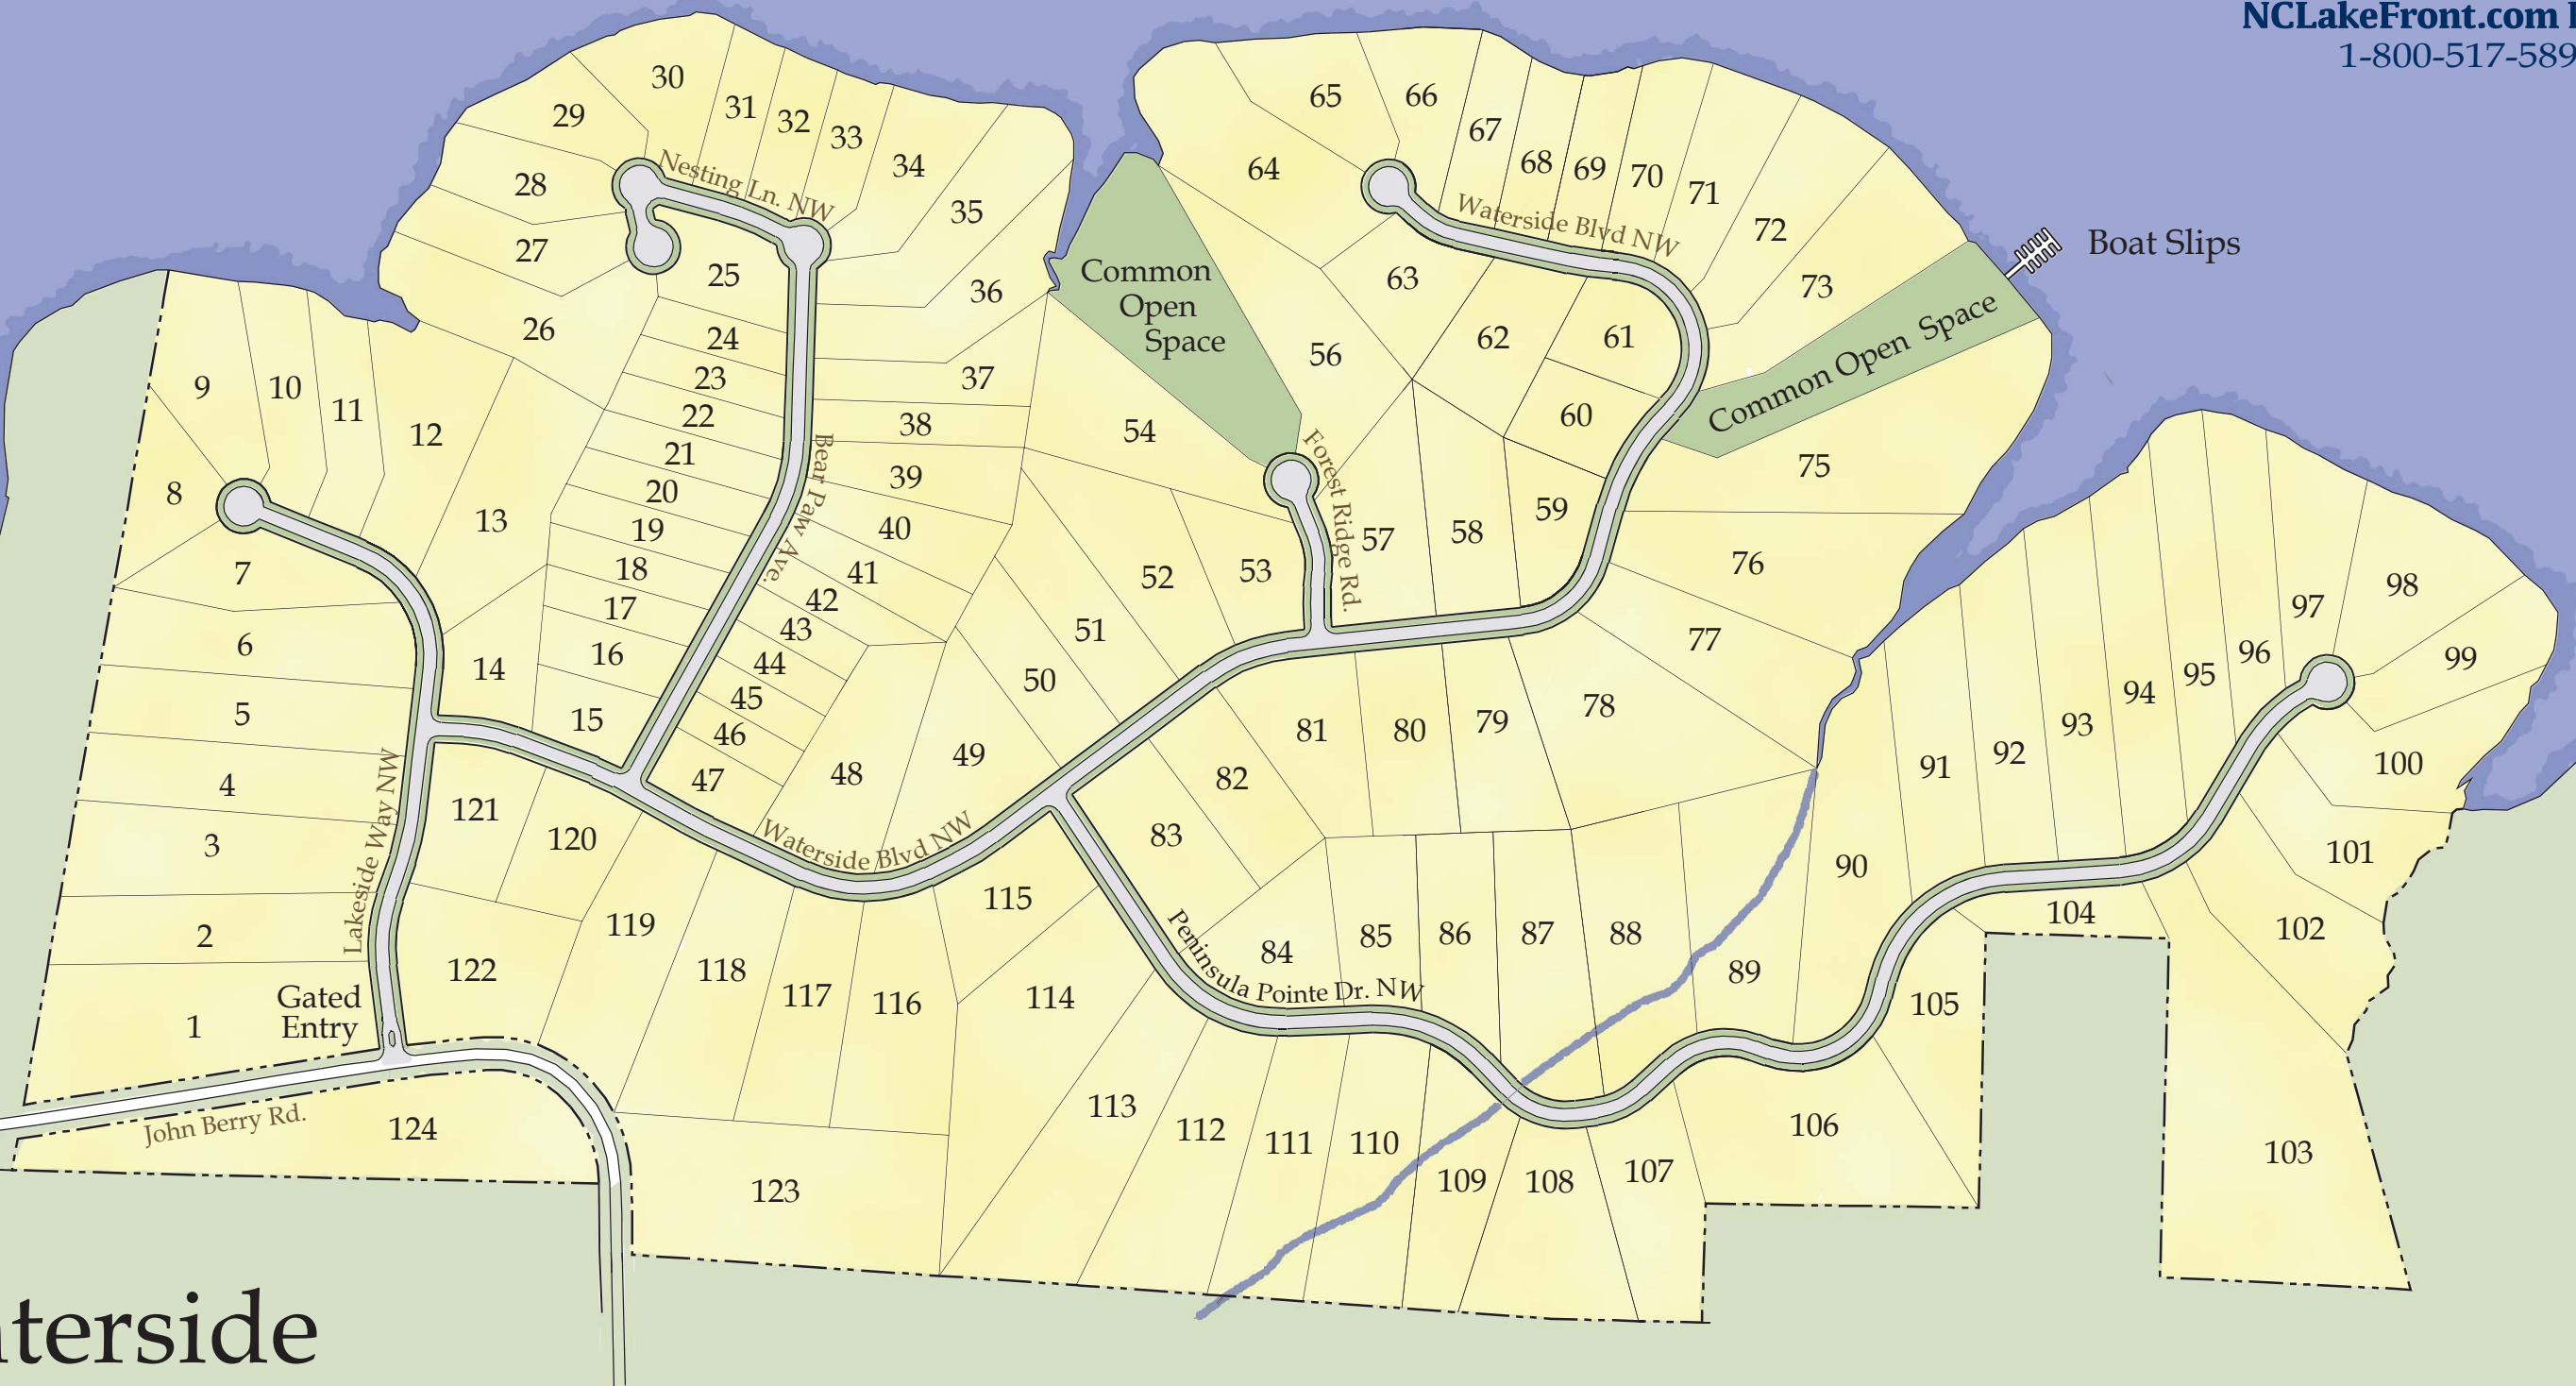

NCLakeFront.com REALTY
1-800-517-5899

Lake Rhodhiss

Waterside
on Lake Rhodhiss
www.nclakefront.com

Notice: This Site Plan & Document Is For Conceptual Use Only. Actual Locations, Sizes And/Or Renditions May Be Changed By The Developer In Order To Accommodate The Needs Of The Development. This Plat Is Preliminary And Is Subject To Modification. This Is Not A Final Plat For Recordation. NOT TO SCALE. Void where prohibited by law. Verify all acreage and dimensions on the recorded lot map.